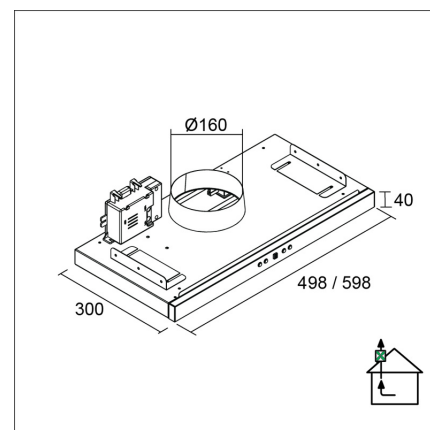

LAPETEK TREKK X2 50

50 cm (EC) built-in black/ss-rail

Product code 587ECX2

Product description

A stylish LAPETEK TREKK cooker hood to be installed in the cabinet that only shows a stylish lid. The appliance starts by pulling out the telescopic lid. Powerful lights come on at the on / off light switch. All color options are available with its own motor, rooftop ventilation fan (X1 – AC and EC motors), humid space enhancement (X2 – AC and EC motors) and for apartment buildings with shut-off valve control (X3).

Technical information

- Ventilation system: X2-EC - kitchen+bath extraction
- Cooker hood width: 50 cm
- Cooker hood color: Black
- Electrical connection: Socket 10 A

Delivery content

- cooker hood
- EC-motor
- telescopic chimney
- booster flap
- cover strip for different cabinet depths