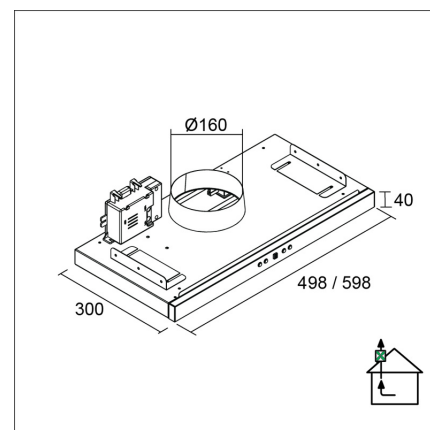

LAPETEK TREKK X2 50

50 cm (AC) built-in black/ss-rail

Product code 587ACX2

Product description

A stylish LAPETEK TREKK cooker hood to be installed in the cabinet that only shows a stylish lid. The appliance starts by pulling out the telescopic lid. Powerful lights come on at the on / off light switch. All color options are available with its own motor, rooftop ventilation fan (X1 – AC and EC motors), humid space enhancement (X2 – AC and EC motors) and for apartment buildings with shut-off valve control (X3).

Technical information

- Ventilation system: X2-AC - kitchen+bath extraction
- Cooker hood width: 50 cm
- Cooker hood color: Black
- Electrical connection: Socket 10 A

Delivery content

- cooker hood
- AC-motor
- telescopic chimney
- booster flap
- cover strip for different cabinet depths