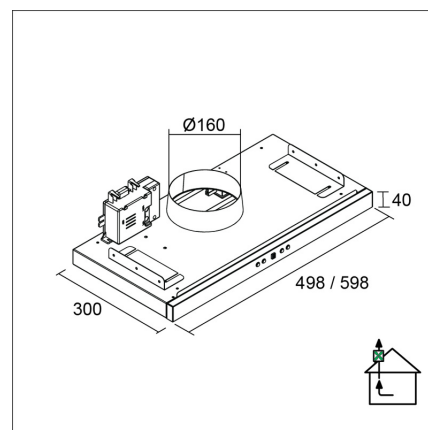

LAPETEK TREKK X3 60

60 cm built-in black

Product code 585X3

Product description

A stylish LAPETEK TREKK cooker hood to be installed in the cabinet that only shows a stylish lid. The appliance starts by pulling out the telescopic lid. Powerful lights come on at the on / off light switch. All color options are available with its own motor, rooftop ventilation fan (X1 – AC and EC motors), humid space enhancement (X2 – AC and EC motors) and for apartment buildings with shut-off valve control (X3).

Technical information

- Ventilation system: X3 - central ventilation
- Cooker hood width: 60 cm
- Cooker hood color: Black
- Electrical connection: Socket 10 A

Delivery content

- cooker hood
- booster flap
- telescopic chimney
- cover strip for different cabinet depths