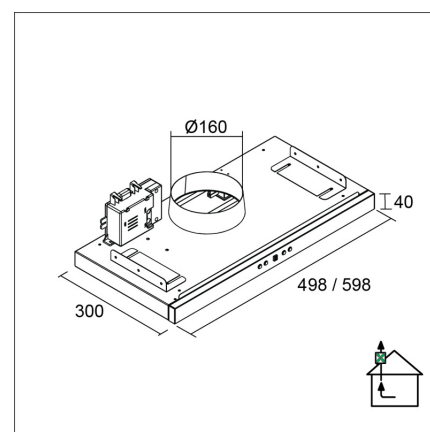

LAPETEK TREKK X2 60

60 cm (EC) built-in black

Product code 585ECX2

Product description

A stylish LAPETEK TREKK cooker hood to be installed in the cabinet that only shows a stylish lid. The appliance starts by pulling out the telescopic lid. Powerful lights come on at the on / off light switch. All color options are available with its own motor, rooftop ventilation fan (X1 – AC and EC motors), humid space enhancement (X2 – AC and EC motors) and for apartment buildings with shut-off valve control (X3).

Technical information

- Ventilation system: X2-EC - kitchen+bath extraction
- Cooker hood width: 60 cm
- Cooker hood color: Black
- Electrical connection: Socket 10 A

Delivery content

- cooker hood
- EC-motor
- telescopic chimney
- booster flap
- cover strip for different cabinet depths