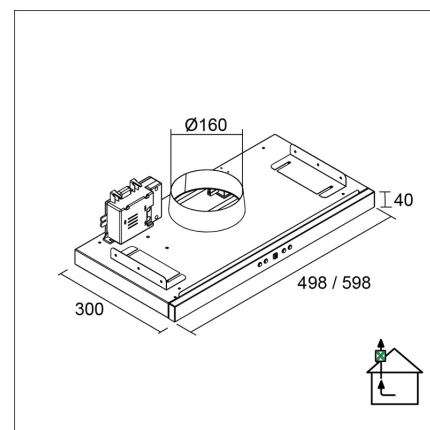

LAPETEK TREKK X1 60

60 cm (EC) built-in black

Product code 585ECX1

Product description

A stylish LAPETEK TREKK cooker hood to be installed in the cabinet that only shows a stylish lid. The appliance starts by pulling out the telescopic lid. Powerful lights come on at the on / off light switch. All color options are available with its own motor, rooftop ventilation fan (X1 – AC and EC motors), humid space enhancement (X2 – AC and EC motors) and for apartment buildings with shut-off valve control (X3).

Technical information

- Ventilation system: X1-EC - kitchen extraction
- Cooker hood width: 60 cm
- Cooker hood color: Black
- Electrical connection: Socket 10 A

Delivery content

- cooker hood
- EC-motor
- telescopic cap
- cover strip for different cabinet depths