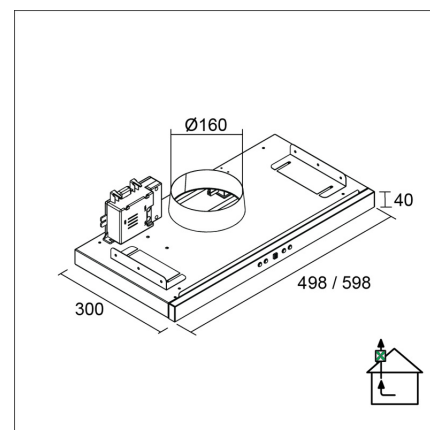

#### Technical information

- Ventilation system: X2-AC - kitchen+bath extraction
- Cooker hood width: 60 cm
- Cooker hood color: Black
- Electrical connection: Socket 10 A