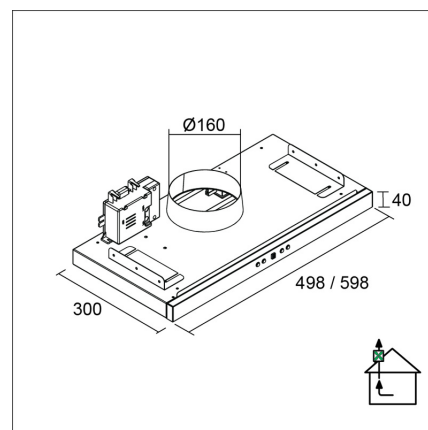

LAPETEK TREKK X1 60

60 cm (AC) built-in black

Product code 585ACX1

Product description

A stylish LAPETEK TREKK cooker hood to be installed in the cabinet that only shows a stylish lid. The appliance starts by pulling out the telescopic lid. Powerful lights come on at the on / off light switch. All color options are available with its own motor, rooftop ventilation fan (X1 – AC and EC motors), humid space enhancement (X2 – AC and EC motors) and for apartment buildings with shut-off valve control (X3).

Technical information

- Ventilation system: X1-AC - kitchen extraction
- Cooker hood width: 60 cm
- Cooker hood color: Black
- Electrical connection: Socket 10 A

Delivery content

- cooker hood
- AC-motor
- telescopic cap
- cover strip for different cabinet depths