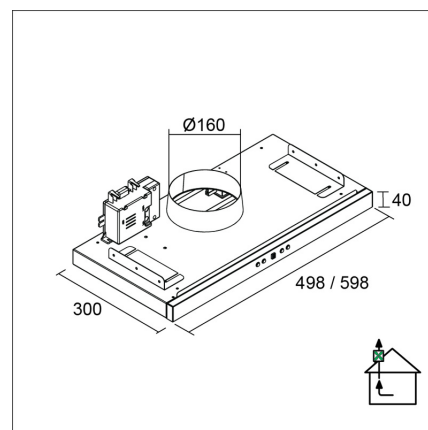

### Product code 583ECX1

#### Technical information

- Ventilation system: X1-EC - kitchen extraction
- Cooker hood width: 60 cm
- Cooker hood color: White
- Electrical connection: Socket 10 A