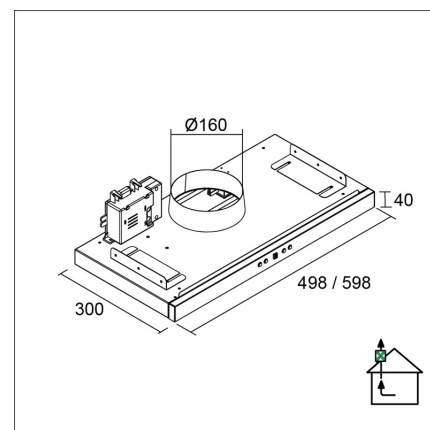

LAPETEK TREKK X2 60

60 cm (AC) built-in white

Product code 583ACX2

Product description

A stylish LAPETEK TREKK cooker hood to be installed in the cabinet that only shows a stylish lid. The appliance starts by pulling out the telescopic lid. Powerful lights come on at the on / off light switch. All color options are available with its own motor, rooftop ventilation fan (X1 – AC and EC motors), humid space enhancement (X2 – AC and EC motors) and for apartment buildings with shut-off valve control (X3).

Technical information

- Ventilation system: X2-AC - kitchen+bath extraction
- Cooker hood width: 60 cm
- Cooker hood color: White
- Electrical connection: Socket 10 A

Delivery content

- cooker hood
- AC-motor
- telescopic chimney
- booster flap
- cover strip for different cabinet depths