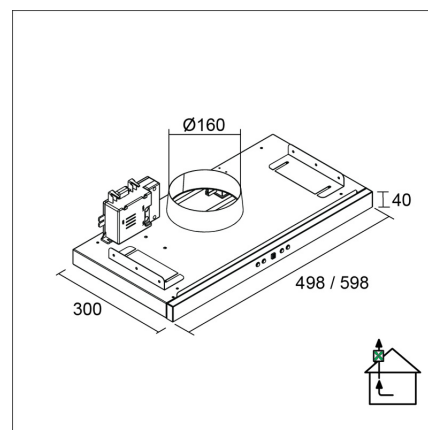

#### Technical information

- Ventilation system: X1-EC - kitchen extraction
- Cooker hood width: 60 cm
- Cooker hood color: White
- Electrical connection: Socket 10 A