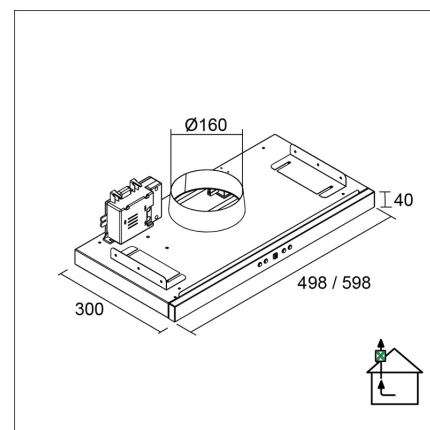

LAPETEK TREKK X1 50

50 cm (EC) built-in black

Product code 582ECX1

Product description

A stylish LAPETEK TREKK cooker hood to be installed in the cabinet that only shows a stylish lid. The appliance starts by pulling out the telescopic lid. Powerful lights come on at the on / off light switch. All color options are available with its own motor, rooftop ventilation fan (X1 – AC and EC motors), humid space enhancement (X2 – AC and EC motors) and for apartment buildings with shut-off valve control (X3).

Technical information

- Ventilation system: X1-EC - kitchen extraction
- Cooker hood width: 50 cm
- Cooker hood color: Black
- Electrical connection: Socket 10 A

Delivery content

- cooker hood
- EC-motor
- telescopic cap
- cover strip for different cabinet depths