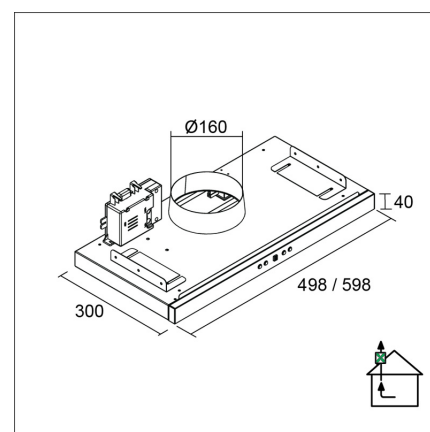

#### Technical information

- Ventilation system: X2-AC - kitchen+bath extraction
- Cooker hood width: 50 cm
- Cooker hood color: Black
- Electrical connection: Socket 10 A