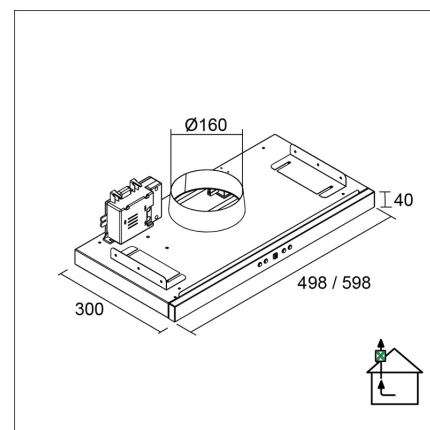

LAPETEK TREKK X1 50

50 cm (AC) built-in black

Product code 582ACX1

Product description

A stylish LAPETEK TREKK cooker hood to be installed in the cabinet that only shows a stylish lid. The appliance starts by pulling out the telescopic lid. Powerful lights come on at the on / off light switch. All color options are available with its own motor, rooftop ventilation fan (X1 – AC and EC motors), humid space enhancement (X2 – AC and EC motors) and for apartment buildings with shut-off valve control (X3).

Technical information

- Ventilation system: X1-AC - kitchen extraction
- Cooker hood width: 50 cm
- Cooker hood color: Black
- Electrical connection: Socket 10 A

Delivery content

- cooker hood
- AC-motor
- telescopic cap
- cover strip for different cabinet depths