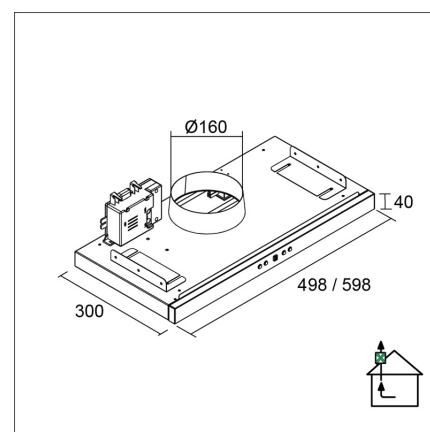

### Product code 580X3

#### Technical information

- Ventilation system: X3 - central ventilation
- Cooker hood width: 50 cm
- Cooker hood color: White
- Electrical connection: Socket 10 A