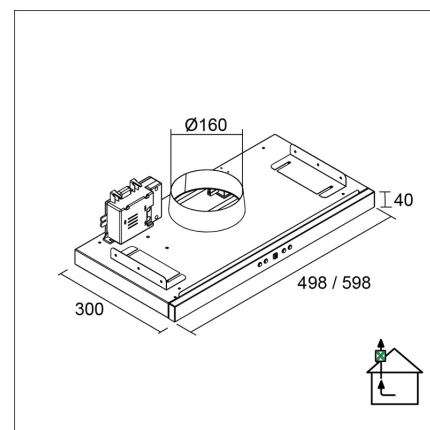

#### Technical information

- Ventilation system: X2-EC - kitchen+bath extraction
- Cooker hood width: 50 cm
- Cooker hood color: White
- Electrical connection: Socket 10 A