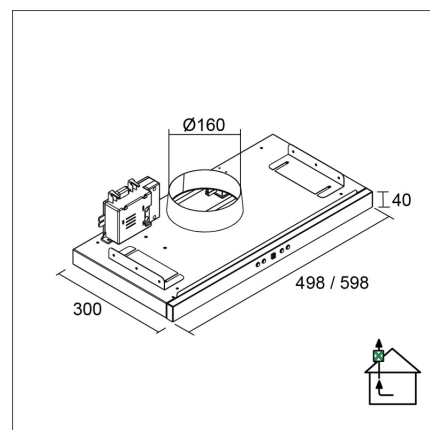

LAPETEK TREKK X1 50

50 cm (EC) built-in white

Product code 580ECX1

Product description

A stylish LAPETEK TREKK cooker hood to be installed in the cabinet that only shows a stylish lid. The appliance starts by pulling out the telescopic lid. Powerful lights come on at the on / off light switch. All color options are available with its own motor, rooftop ventilation fan (X1 – AC and EC motors), humid space enhancement (X2 – AC and EC motors) and for apartment buildings with shut-off valve control (X3).

Technical information

- Ventilation system: X1-EC - kitchen extraction
- Cooker hood width: 50 cm
- Cooker hood color: White
- Electrical connection: Socket 10 A

Delivery content

- cooker hood
- EC-motor
- telescopic cap
- cover strip for different cabinet depths