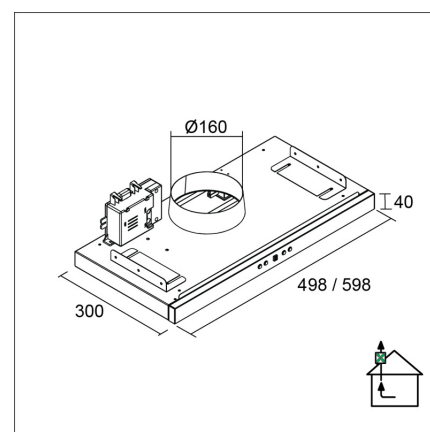

#### Technical information

- Ventilation system: X2-AC - kitchen+bath extraction
- Cooker hood width: 50 cm
- Cooker hood color: White
- Electrical connection: Socket 10 A