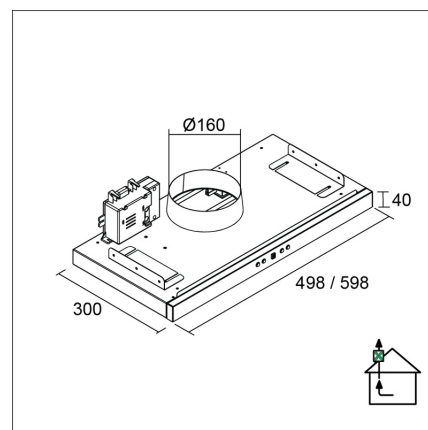

#### Technical information

- Ventilation system: X1-AC - kitchen extraction
- Cooker hood width: 50 cm
- Cooker hood color: White
- Electrical connection: Socket 10 A