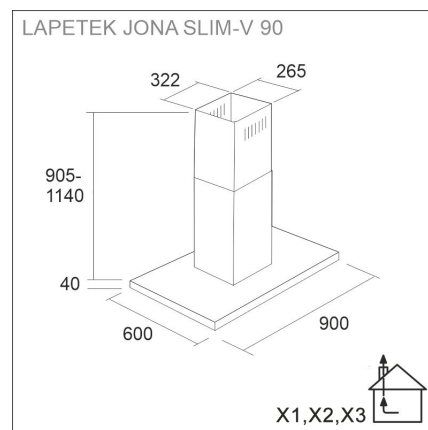

LAPETEK JONA SLIM-V X3 90

90 cm island black

Product code 579X3

Product description

The popular LAPETEK JONA SLIM-V-X3 island model has been redesigned both technically and visually. The slim, even more trendy design guarantees a timeless look with both a modern and more traditional kitchen look. The finished streamlined look is accentuated by the uniform narrower design of the front panel and flue. Available in white, stainless steel and black.

JONA SLIM models are available in both 60 cm and 90 cm wide wall-mounted models and 90 cm wide island models. All models and color options are available with their own motor, in addition to which...

Technical information

- Ventilation system: X3 - central ventilation
- With the air chimney extension: max. 329 cm
- Cooker hood width: 90 cm
- Cooker hood color: Black
- Suitable for the room height: 249 - 282 cm
- Electrical connection: Socket 10 A