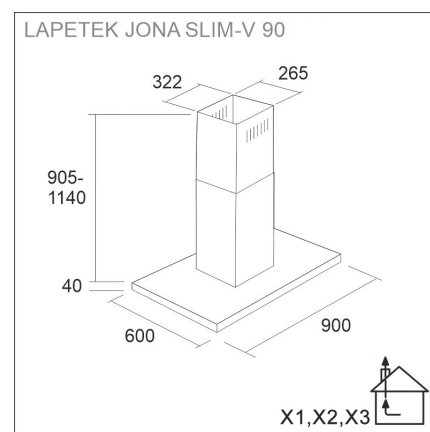

LAPETEK JONA SLIM-V X2 90

90 cm (EC) island black

Product code 579ECX2

Product description

The popular LAPETEK JONA SLIM-V island model has been redesigned both technically and visually. The slim, even more trendy design guarantees a timeless look with both a modern and more traditional kitchen look. The finished streamlined look is accentuated by the uniform narrower design of the front panel and flue. Available in white, stainless steel and black.

Technical information

- Ventilation system: X2-EC - kitchen+bath extraction
- With the air chimney extension: max. 329 cm
- Cooker hood width: 90 cm
- Cooker hood color: Black
- Suitable for the room height: 249 - 282 cm
- Electrical connection: Socket 10 A