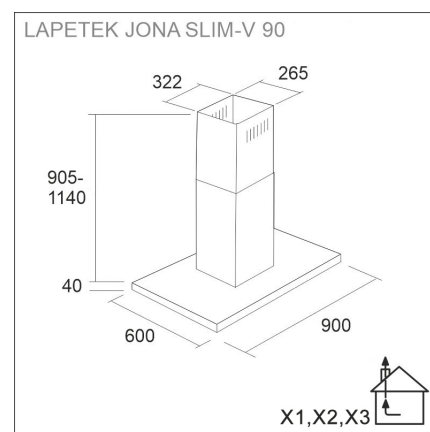

LAPETEK JONA SLIM-V X1 90

90 cm (EC) island black

Product code 579ECX1

Product description

The popular LAPETEK JONA SLIM-V island model has been redesigned both technically and visually. The slim, even more trendy design guarantees a timeless look with both a modern and more traditional kitchen look. The finished streamlined look is accentuated by the uniform narrower design of the front panel and flue. Available in white, stainless steel and black.

Technical information

- Ventilation system: X1-EC - kitchen extraction
- With the air chimney extension: max. 329 cm
- Cooker hood width: 90 cm
- Cooker hood color: Black
- Suitable for the room height: 249 - 282 cm
- Electrical connection: Socket 10 A