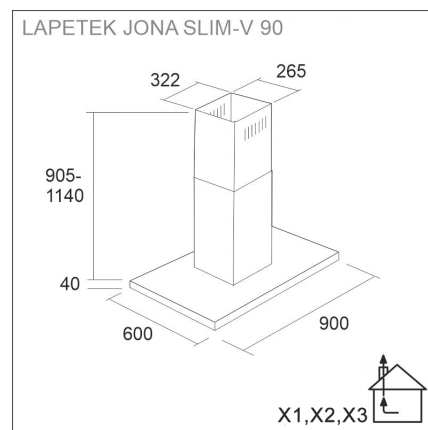

LAPETEK JONA SLIM-V X2 90

90 cm (AC) island black

Product code 579ACX2

Product description

The popular LAPETEK JONA SLIM-V island model has been redesigned both technically and visually. The slim, even more trendy design guarantees a timeless look with both a modern and more traditional kitchen look. The finished streamlined look is accentuated by the uniform narrower design of the front panel and flue. Available in white, stainless steel and black.

Technical information

- Ventilation system: X2-AC - kitchen+bath extraction
- With the air chimney extension: max. 329 cm
- Cooker hood width: 90 cm
- Cooker hood color: Black
- Suitable for the room height: 249 - 282 cm
- Electrical connection: Socket 10 A