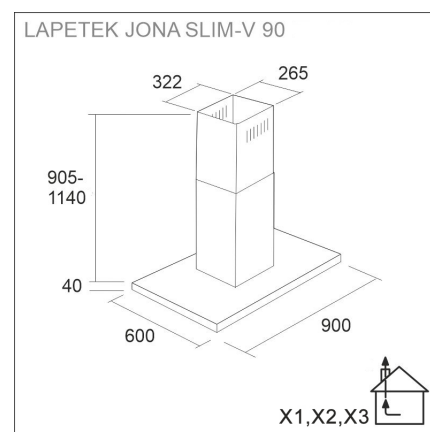

LAPETEK JONA SLIM-V X1 90

90 cm (AC) island black

Product code 579ACX1

Product description

The popular LAPETEK JONA SLIM-V island model has been redesigned both technically and visually. The slim, even more trendy design guarantees a timeless look with both a modern and more traditional kitchen look. The finished streamlined look is accentuated by the uniform narrower design of the front panel and flue. Available in white, stainless steel and black.

Technical information

- Ventilation system: X1-AC - kitchen extraction
- With the air chimney extension: max. 329 cm
- Cooker hood width: 90 cm
- Cooker hood color: Black
- Suitable for the room height: 249 - 282 cm
- Electrical connection: Socket 10 A