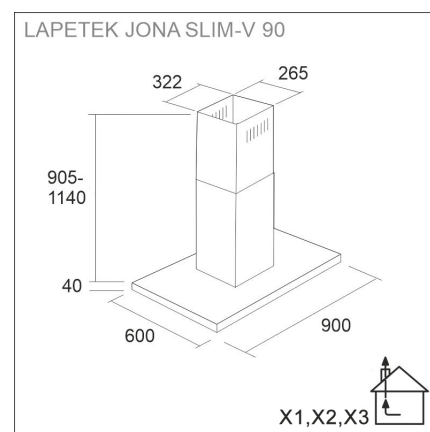

LAPETEK JONA SLIM-V X2 90

90 cm (EC) island white

Product code 578ECX2

Product description

The popular LAPETEK JONA SLIM-V island model has been redesigned both technically and visually. The slim, even more trendy design guarantees a timeless look with both a modern and more traditional kitchen look. The finished streamlined look is accentuated by the uniform narrower design of the front panel and flue. Available in white, stainless steel and black.

Technical information

- Ventilation system: X2-EC - kitchen+bath extraction
- With the air chimney extension: max. 329 cm
- Cooker hood width: 90 cm
- Cooker hood color: White
- Suitable for the room height: 249 - 282 cm
- Electrical connection: Socket 10 A