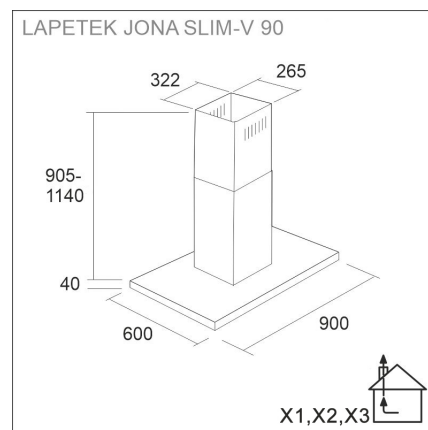

LAPETEK JONA SLIM-V X1 90

90 cm (EC) island white

Product code 578ECX1

Product description

A slim and trendy LAPETEK JONA SLIM-V model, high-quality and easy-to-use cooker hood in the version that controls a rooftop ventilation fan. Easy to use, backlit Soft Touch buttons, efficient and dimmable LED lights and easy-to-clean grease and activated carbon filters. The adjustable timer function ensures that the steam will be removed even after cooking has stopped.

Technical information

- Ventilation system: X1-EC - kitchen extraction
- With the air chimney extension: max. 329 cm
- Cooker hood width: 90 cm
- Cooker hood color: White
- Suitable for the room height: 249 - 282 cm
- Electrical connection: Socket 10 A