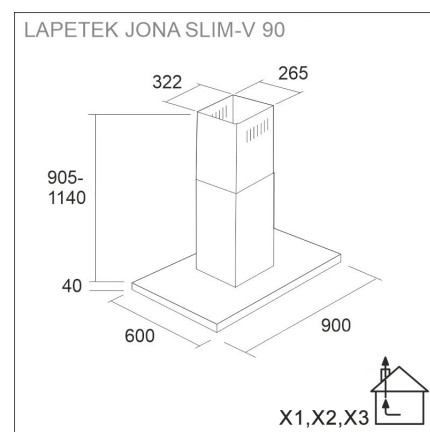

LAPETEK JONA SLIM-V X1 90

90 cm (AC) island white

Product code 578ACX1

Product description

The popular LAPETEK JONA SLIM-V island model has been redesigned both technically and visually. The slim, even more trendy design guarantees a timeless look with both a modern and more traditional kitchen look. The finished streamlined look is accentuated by the uniform narrower design of the front panel and flue. Available in white, stainless steel and black.

Technical information

- Ventilation system: X1-AC - kitchen extraction
- With the air chimney extension: max. 329 cm
- Cooker hood width: 90 cm
- Cooker hood color: White
- Suitable for the room height: 249 - 282 cm
- Electrical connection: Socket 10 A