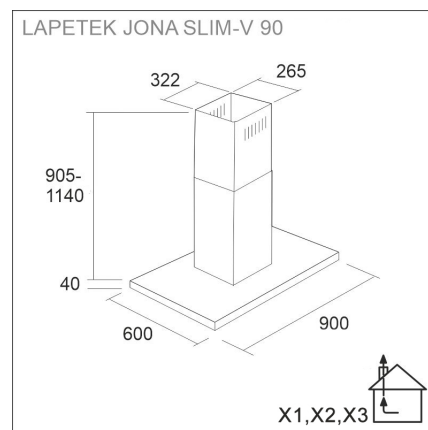

LAPETEK JONA SLIM-V X3 90

90 cm island stainless steel

Product code 577X3

Product description

The popular LAPETEK JONA SLIM-V-X3 island model has been redesigned both technically and visually. The slim, even more trendy design guarantees a timeless look with both a modern and more traditional kitchen look. The finished streamlined look is accentuated by the uniform narrower design of the front panel and flue. Available in white, stainless steel and black.

JONA SLIM models are available in both 60 cm and 90 cm wide wall-mounted models and 90 cm wide island models. All models and color options are available with their own motor, in addition to which...

Technical information

- Ventilation system: X3 - central ventilation
- With the air chimney extension: max. 329 cm
- Cooker hood width: 90 cm
- Cooker hood color: Stainless steel
- Suitable for the room height: 249 - 282 cm
- Electrical connection: Socket 10 A