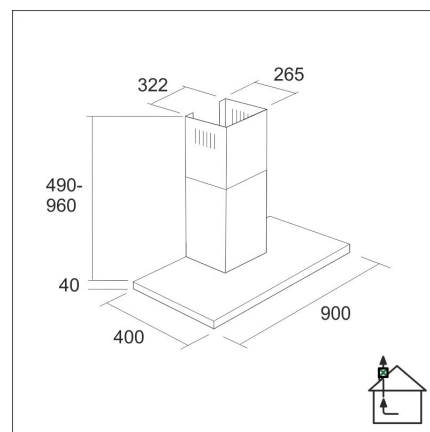

### Product code 576ECX1

#### Technical information

- Ventilation system: X1-EC - kitchen extraction
- With the air chimney extension: 255 - 302 cm
- Cooker hood width: 90 cm
- Cooker hood color: Black
- Suitable for the room height: 208 - 265 cm
- Electrical connection: Socket 10 A