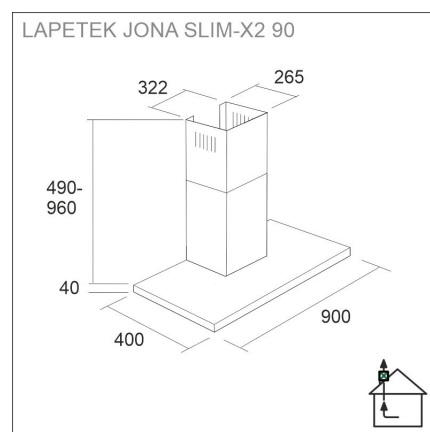

LAPETEK JONA SLIM-X2 90

90 cm (AC) wall black

Product code 576ACX2

Product description

A slim and trendy LAPETEK JONA SLIM model, high-quality and easy-to-use cooker hood in the version that controls a rooftop ventilation fan. Easy to use, backlit Soft Touch buttons, efficient and dimmable LED lights and easy-to-clean grease and activated carbon filters. The adjustable timer function ensures that the steam will be removed even after cooking has stopped.

Technical information

- Ventilation system: X2-AC - kitchen+bath extraction
- With the air chimney extension: 255 - 302 cm
- Cooker hood width: 90 cm
- Cooker hood color: Black
- Suitable for the room height: 208 - 265 cm
- Electrical connection: Socket 10 A