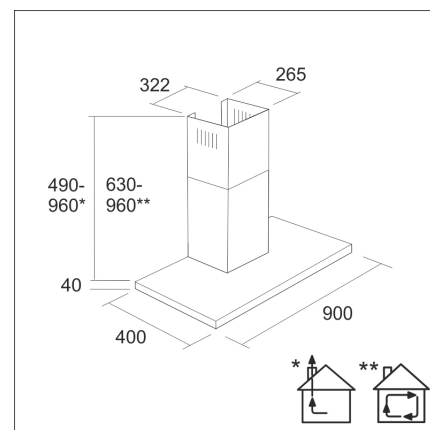

LAPETEK JONA SLIM-X1 90

90 cm (AC) wall black

Product code 576ACX1

Product description

A slim and trendy LAPETEK JONA SLIM model, high-quality and easy-to-use cooker hood in the version that controls a rooftop ventilation fan. Easy to use, backlit Soft Touch buttons, efficient and dimmable LED lights and easy-to-clean grease and activated carbon filters. The adjustable timer function ensures that the steam will be removed even after cooking has stopped.

Technical information

- Ventilation system: X1-AC - kitchen extraction
- With the air chimney extension: 255 - 302 cm
- Cooker hood width: 90 cm
- Cooker hood color: Black
- Suitable for the room height: 208 - 265 cm
- Electrical connection: Socket 10 A