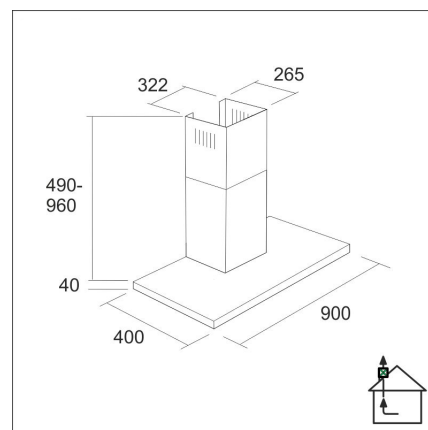

LAPETEK JONA SLIM-X1 90

90 cm (AC) wall white

Product code 575ACX1

Product description

A slim and trendy LAPETEK JONA SLIM model, high-quality and easy-to-use cooker hood in the version that controls a rooftop ventilation fan. Easy to use, backlit Soft Touch buttons, efficient and dimmable LED lights and easy-to-clean grease and activated carbon filters. The adjustable timer function ensures that the steam will be removed even after cooking has stopped.

Technical information

- Ventilation system: X1-AC - kitchen extraction
- With the air chimney extension: 255 - 302 cm
- Cooker hood width: 90 cm
- Cooker hood color: White
- Suitable for the room height: 208 - 265 cm
- Electrical connection: Socket 10 A