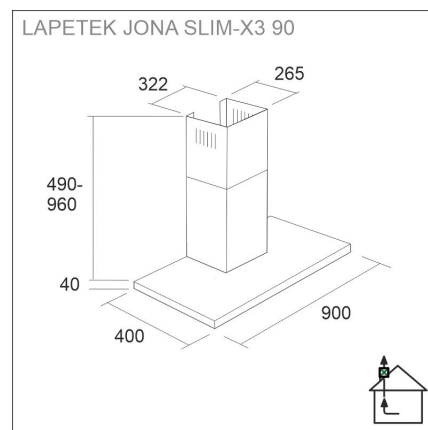

## LAPETEK JONA SLIM-X3 90

90 cm wall stainless steel

### Product code 574X3

#### Technical information

- Ventilation system: X3 - central ventilation
- With the air chimney extension: 255 - 302 cm
- Cooker hood width: 90 cm
- Cooker hood color: Stainless steel
- Suitable for the room height: 208 - 265 cm
- Electrical connection: Socket 10 A