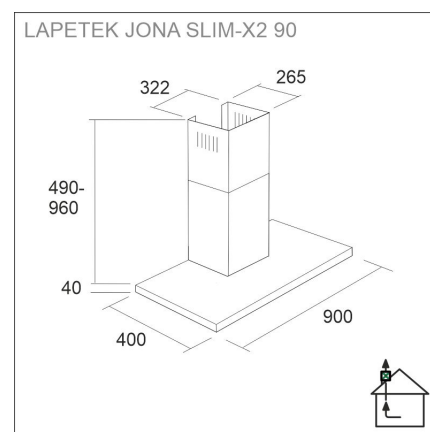

LAPETEK JONA SLIM-X2 90

90 cm (EC) wall stainless steel

Product code 574ECX2

Product description

A slim and trendy LAPETEK JONA SLIM model, high-quality and easy-to-use cooker hood in the version that controls a rooftop ventilation fan. Easy to use, backlit Soft Touch buttons, efficient and dimmable LED lights and easy-to-clean grease and activated carbon filters. The adjustable timer function ensures that the steam will be removed even after cooking has stopped.

Technical information

- Ventilation system: X2-EC - kitchen+bath extraction
- With the air chimney extension: 255 - 302 cm
- Cooker hood width: 90 cm
- Cooker hood color: Stainless steel
- Suitable for the room height: 208 - 265 cm
- Electrical connection: Socket 10 A