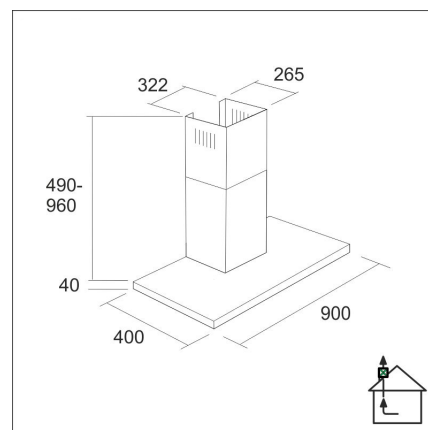

#### Technical information

- Ventilation system: X1-EC - kitchen extraction
- With the air chimney extension: 255 - 302 cm
- Cooker hood width: 90 cm
- Cooker hood color: Stainless steel
- Suitable for the room height: 208 - 265 cm
- Electrical connection: Socket 10 A