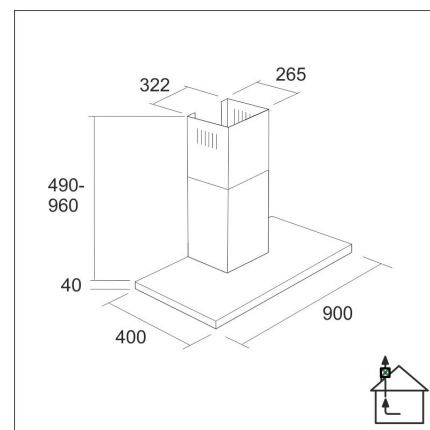

## LAPETEK JONA SLIM-X1 90

90 cm (EC) wall stainless steel

#### Technical information

- Ventilation system: X1-EC - kitchen extraction
- With the air chimney extension: 255 - 302 cm
- Cooker hood width: 90 cm
- Cooker hood color: Stainless steel
- Suitable for the room height: 208 - 265 cm
- Electrical connection: Socket 10 A