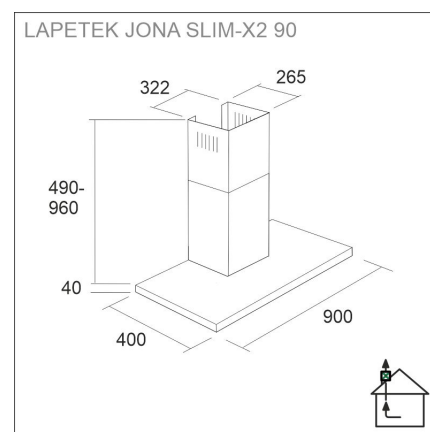

LAPETEK JONA SLIM-X2 90

90 cm (AC) wall stainless steel

Product code 574ACX2

Product description

A slim and trendy LAPETEK JONA SLIM model, high-quality and easy-to-use cooker hood in the version that controls a rooftop ventilation fan. Easy to use, backlit Soft Touch buttons, efficient and dimmable LED lights and easy-to-clean grease and activated carbon filters. The adjustable timer function ensures that the steam will be removed even after cooking has stopped.

Technical information

- Ventilation system: X2-AC - kitchen+bath extraction
- With the air chimney extension: 255 - 302 cm
- Cooker hood width: 90 cm
- Cooker hood color: Stainless steel
- Suitable for the room height: 208 - 265 cm
- Electrical connection: Socket 10 A