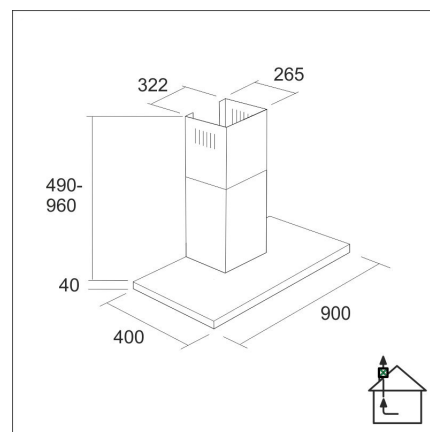

LAPETEK JONA SLIM-X1 90

90 cm (AC) wall stainless steel

Product code 574ACX1

Product description

A slim and trendy LAPETEK JONA SLIM model, high-quality and easy-to-use cooker hood in the version that controls a rooftop ventilation fan. Easy to use, backlit Soft Touch buttons, efficient and dimmable LED lights and easy-to-clean grease and activated carbon filters. The adjustable timer function ensures that the steam will be removed even after cooking has stopped.

Technical information

- Ventilation system: X1-AC - kitchen extraction
- With the air chimney extension: 255 - 302 cm
- Cooker hood width: 90 cm
- Cooker hood color: Stainless steel
- Suitable for the room height: 208 - 265 cm
- Electrical connection: Socket 10 A