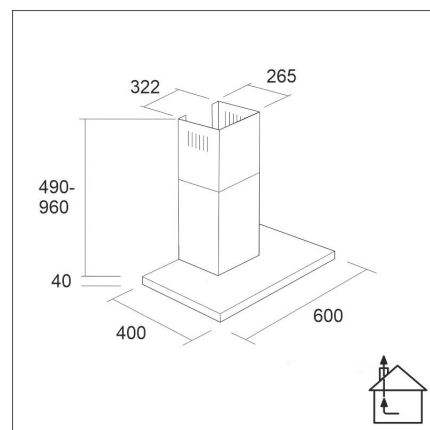

LAPETEK JONA SLIM-X3 60

60 cm wall black

Product code 573X3

Product description

A slim and trendy LAPETEK JONA SLIM model, high-quality and easy-to-use cooker hood in the version that controls a rooftop ventilation fan. Easy to use, backlit Soft Touch buttons, efficient and dimmable LED lights and easy-to-clean grease and activated carbon filters. The adjustable timer function ensures that the steam will be removed even after cooking has stopped.

Technical information

- Ventilation system: X3 - central ventilation
- With the air chimney extension: 255 - 302 cm
- Cooker hood width: 60 cm
- Cooker hood color: Black
- Suitable for the room height: 208 - 265 cm
- Electrical connection: Socket 10 A