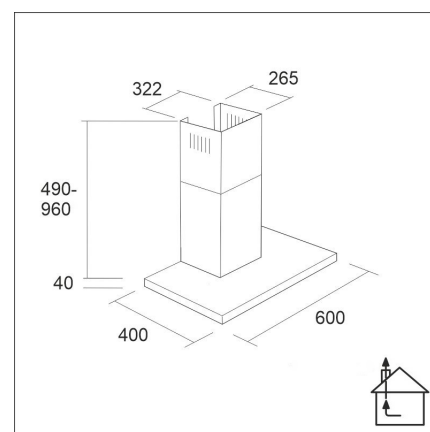

#### Technical information

- Ventilation system: X1-EC - kitchen extraction
- With the air chimney extension: 255 - 302 cm
- Cooker hood width: 60 cm
- Cooker hood color: Black
- Suitable for the room height: 208 - 265 cm
- Electrical connection: Socket 10 A