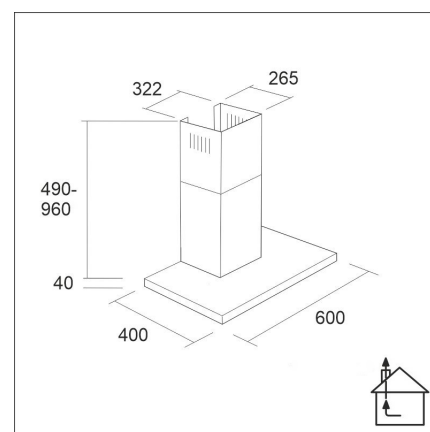

#### Technical information

- Ventilation system: X2-EC - kitchen+bath extraction
- With the air chimney extension: 255 - 302 cm
- Cooker hood width: 60 cm
- Cooker hood color: White
- Suitable for the room height: 208 - 265 cm
- Electrical connection: Socket 10 A