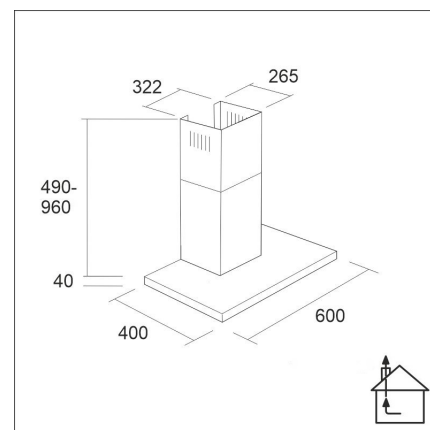

## LAPETEK JONA SLIM-X1 60

60 cm (EC) wall white

#### Technical information

- Ventilation system: X1-EC - kitchen extraction
- With the air chimney extension: 255 - 302 cm
- Cooker hood width: 60 cm
- Cooker hood color: White
- Suitable for the room height: 208 - 265 cm
- Electrical connection: Socket 10 A