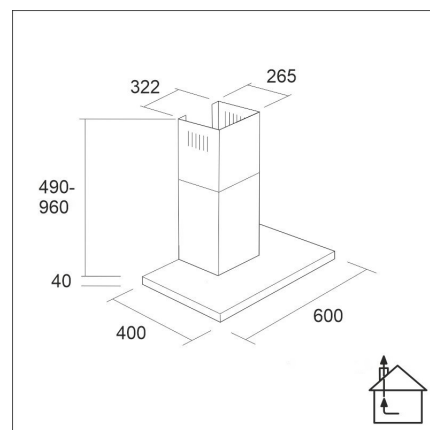

LAPETEK JONA SLIM-X3 60

60 cm wall stainless steel

Product code 571X3

Product description

A slim and trendy LAPETEK JONA SLIM model, high-quality and easy-to-use cooker hood in the version that controls a rooftop ventilation fan. Easy to use, backlit Soft Touch buttons, efficient and dimmable LED lights and easy-to-clean grease and activated carbon filters. The adjustable timer function ensures that the steam will be removed even after cooking has stopped.

Technical information

- Ventilation system: X3 - central ventilation
- With the air chimney extension: 255 - 302 cm
- Cooker hood width: 60 cm
- Cooker hood color: Stainless steel
- Suitable for the room height: 208 - 265 cm
- Electrical connection: Socket 10 A