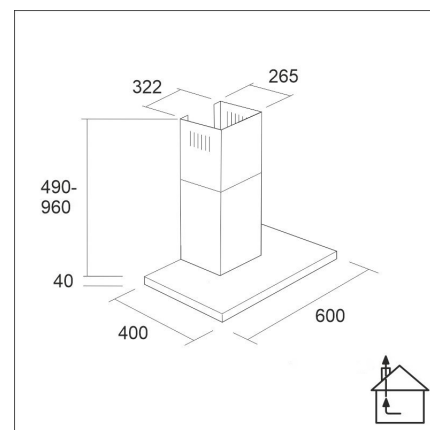

LAPETEK JONA SLIM-X3 60

60 cm wall stainless steel

Product code 571X3

Product description

A slim and trendy LAPETEK JONA SLIM model, high-quality and easy-to-use cooker hood in the version that controls a rooftop ventilation fan. Easy to use, backlit Soft Touch buttons, efficient and dimmable LED lights and easy-to-clean grease and activated carbon filters. The adjustable timer function ensures that the steam will be removed even after cooking has stopped.

Technical information

- Ventilation system: X3 - central ventilation
- With the air chimney extension: 255 - 302 cm
- Cooker hood width: 60 cm
- Cooker hood color: Stainless steel
- Suitable for the room height: 208 - 265 cm
- Electrical connection: Socket 10 A