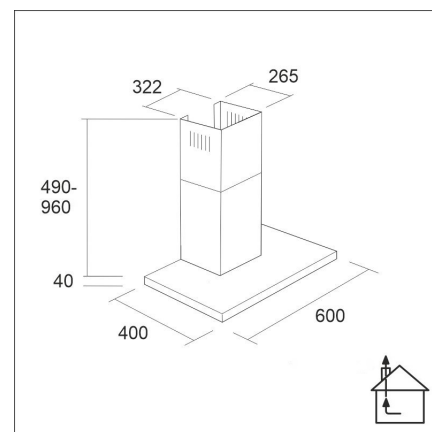

LAPETEK JONA SLIM-X1 60

60 cm (EC) wall stainless steel

Product code 571ECX2

Product description

A slim and trendy LAPETEK JONA SLIM model, high-quality and easy-to-use cooker hood in the version that controls a rooftop ventilation fan. Easy to use, backlit Soft Touch buttons, efficient and dimmable LED lights and easy-to-clean grease and activated carbon filters. The adjustable timer function ensures that the steam will be removed even after cooking has stopped.

Technical information

- Ventilation system: X2-EC - kitchen+bath extraction
- With the air chimney extension: 255 - 302 cm
- Cooker hood width: 60 cm
- Cooker hood color: Stainless steel
- Suitable for the room height: 208 - 265 cm
- Electrical connection: Socket 10 A