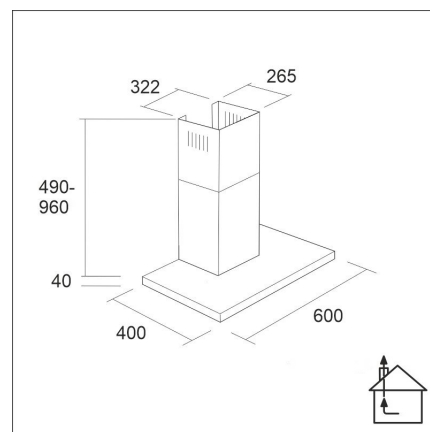

LAPETEK JONA SLIM-X1 60

60 cm (EC) wall stainless steel

Product code 571ECX2

Product description

A slim and trendy LAPETEK JONA SLIM model, high-quality and easy-to-use cooker hood in the version that controls a rooftop ventilation fan. Easy to use, backlit Soft Touch buttons, efficient and dimmable LED lights and easy-to-clean grease and activated carbon filters. The adjustable timer function ensures that the steam will be removed even after cooking has stopped.

Technical information

- Ventilation system: X2-EC - kitchen+bath extraction
- With the air chimney extension: 255 - 302 cm
- Cooker hood width: 60 cm
- Cooker hood color: Stainless steel
- Suitable for the room height: 208 - 265 cm
- Electrical connection: Socket 10 A