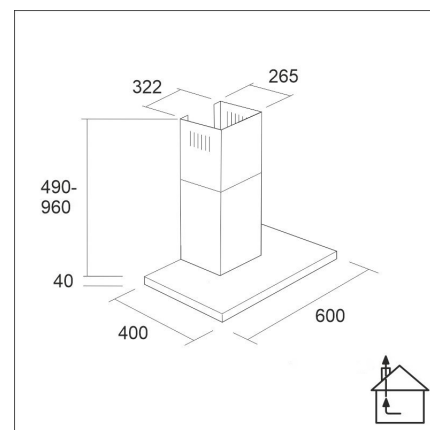

## LAPETEK JONA SLIM-X1 60

60 cm (EC) wall stainless steel

#### Technical information

- Ventilation system: X1-EC - kitchen extraction
- With the air chimney extension: 255 - 302 cm
- Cooker hood width: 60 cm
- Cooker hood color: Stainless steel
- Suitable for the room height: 208 - 265 cm
- Electrical connection: Socket 10 A