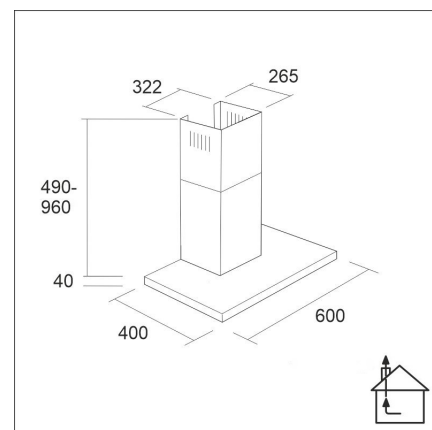

LAPETEK JONA SLIM-X1 60

60 cm (EC) wall stainless steel

Product code 571ECX1

Product description

A slim and trendy LAPETEK JONA SLIM model, high-quality and easy-to-use cooker hood in the version that controls a rooftop ventilation fan. Easy to use, backlit Soft Touch buttons, efficient and dimmable LED lights and easy-to-clean grease and activated carbon filters. The adjustable timer function ensures that the steam will be removed even after cooking has stopped.

Technical information

- Ventilation system: X1-EC - kitchen extraction
- With the air chimney extension: 255 - 302 cm
- Cooker hood width: 60 cm
- Cooker hood color: Stainless steel
- Suitable for the room height: 208 - 265 cm
- Electrical connection: Socket 10 A