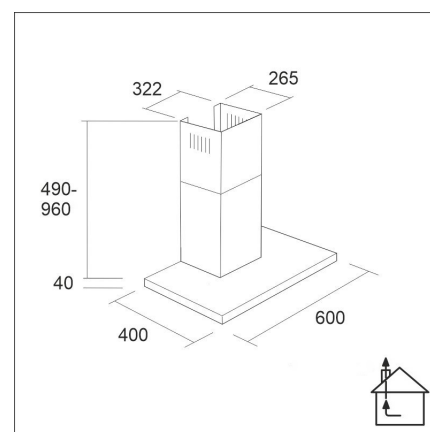

LAPETEK JONA SLIM-X2 60

60 cm (AC) wall stainless steel

Product code 571ACX2

Product description

A slim and trendy LAPETEK JONA SLIM model, high-quality and easy-to-use cooker hood in the version that controls a rooftop ventilation fan. Easy to use, backlit Soft Touch buttons, efficient and dimmable LED lights and easy-to-clean grease and activated carbon filters. The adjustable timer function ensures that the steam will be removed even after cooking has stopped.

Technical information

- Ventilation system: X2-AC - kitchen+bath extraction
- With the air chimney extension: 255 - 302 cm
- Cooker hood width: 60 cm
- Cooker hood color: Stainless steel
- Suitable for the room height: 208 - 265 cm
- Electrical connection: Socket 10 A