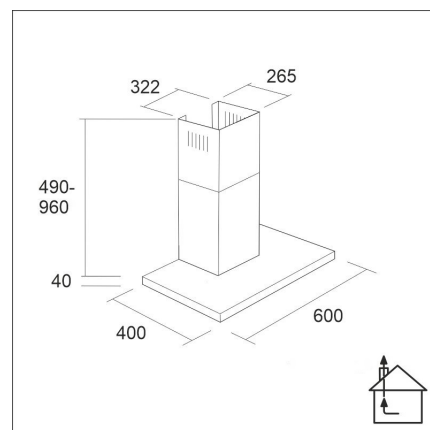

LAPETEK JONA SLIM-X2 60

60 cm (AC) wall stainless steel

Product code 571ACX2

Product description

A slim and trendy LAPETEK JONA SLIM model, high-quality and easy-to-use cooker hood in the version that controls a rooftop ventilation fan. Easy to use, backlit Soft Touch buttons, efficient and dimmable LED lights and easy-to-clean grease and activated carbon filters. The adjustable timer function ensures that the steam will be removed even after cooking has stopped.

Technical information

- Ventilation system: X2-AC - kitchen+bath extraction
- With the air chimney extension: 255 - 302 cm
- Cooker hood width: 60 cm
- Cooker hood color: Stainless steel
- Suitable for the room height: 208 - 265 cm
- Electrical connection: Socket 10 A