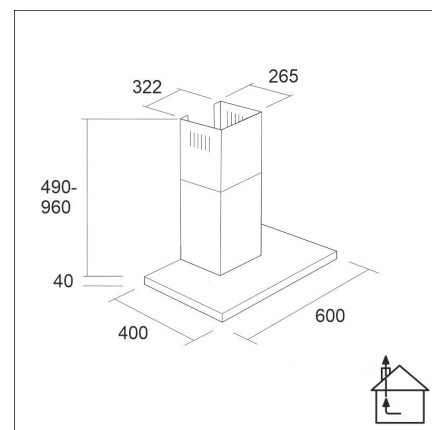

LAPETEK JONA SLIM-X1 60

60 cm (AC) wall stainless steel

Product code 571ACX1

Product description

A slim and trendy LAPETEK JONA SLIM model, high-quality and easy-to-use cooker hood in the version that controls a rooftop ventilation fan. Easy to use, backlit Soft Touch buttons, efficient and dimmable LED lights and easy-to-clean grease and activated carbon filters. The adjustable timer function ensures that the steam will be removed even after cooking has stopped.

Technical information

- Ventilation system: X1-AC - kitchen extraction
- With the air chimney extension: 255 - 302 cm
- Cooker hood width: 60 cm
- Cooker hood color: Stainless steel
- Suitable for the room height: 208 - 265 cm
- Electrical connection: Socket 10 A