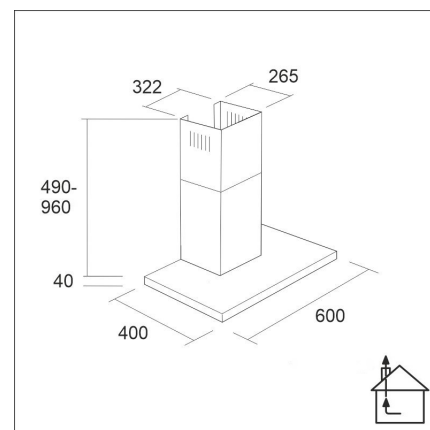

LAPETEK JONA SLIM-X1 60

60 cm (AC) wall stainless steel

Product code 571ACX1

Product description

A slim and trendy LAPETEK JONA SLIM model, high-quality and easy-to-use cooker hood in the version that controls a rooftop ventilation fan. Easy to use, backlit Soft Touch buttons, efficient and dimmable LED lights and easy-to-clean grease and activated carbon filters. The adjustable timer function ensures that the steam will be removed even after cooking has stopped.

Technical information

- Ventilation system: X1-AC - kitchen extraction
- With the air chimney extension: 255 - 302 cm
- Cooker hood width: 60 cm
- Cooker hood color: Stainless steel
- Suitable for the room height: 208 - 265 cm
- Electrical connection: Socket 10 A