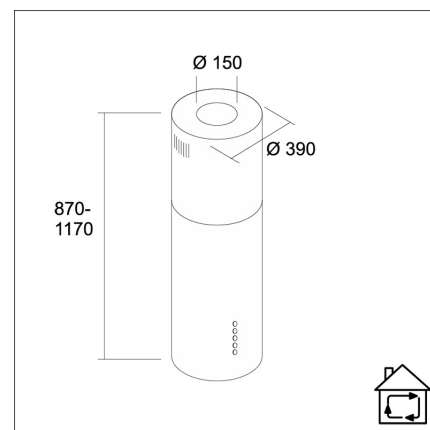

LAPETEK APOLLO-V-PLASMA

39 cm island white

Product code 57071

Product description

A timeless, high-quality, and easy-to-use cooker hood. Always attached to the ceiling, can be installed next to the wall or on top of the island. The Lapetek plasma filter not only effectively removes odors and stains created during the cooking, but up to 99% of air bacteria, micro-organisms, particles, pollen, etc. Are removed. The chemical-free Lapetek Plasma filter is the most effective way to clean the air in your kitchen on the market.

Technical information

- With active coal: 232 - 282 cm
- Ventilation system: Own motor
- Cooker hood width: 39 cm
- Cooker hood color: White
- Suitable for the room height: 232 - 282 cm
- Electrical connection: Socket 10 A