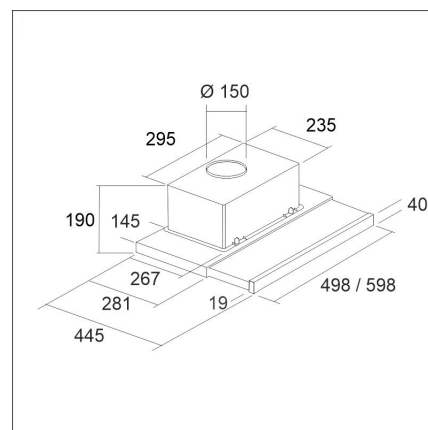

#### Technical information

- Ventilation system: Own motor
- Cooker hood width: 60 cm
- Cooker hood color: Black
- Electrical connection: Socket 10 A