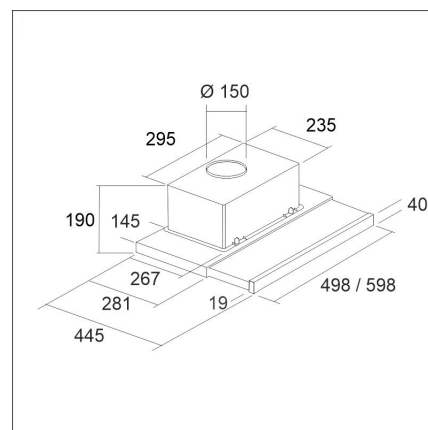

LAPETEK TREKK 50-PLASMA

50 cm built-in white/ss-rail

Product code 57051

Product description

A stylish cooker hood to be installed in the cabinet. The appliance starts by pulling out the telescopic lid. The Lapetek plasma filter not only effectively removes odors and stains created during the cooking, but up to 99% of air bacteria, micro-organisms, particles, pollen, etc. Are removed. The chemical-free Lapetek Plasma filter is the most effective way to clean the air in your kitchen on the market.

Technical information

- Ventilation system: Own motor
- Cooker hood width: 50 cm
- Cooker hood color: White
- Electrical connection: Socket 10 A

Delivery content

- TREKK 50-PLASMA cooker hood
- no return valve
- cover strip for different cabinet depths
- FI/EN/SE instructions