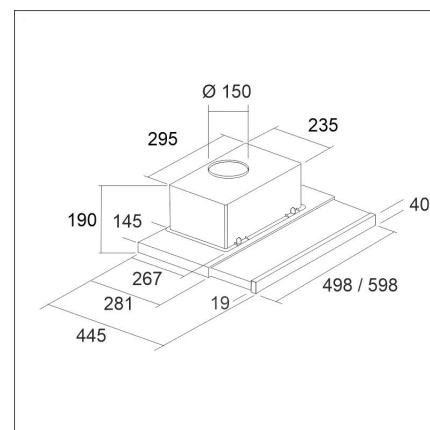

LAPETEK TREKK 60

60 cm built in model white/ss-rail

Product code 57048

Product description

A stylish LAPETEK TREKK cooker hood to be installed in the cabinet that only shows a stylish lid. LAPETEK TREKK can be installed as two suction systems: extraction or recycling using an active carbon filter (active carbon filter must be ordered separately). The appliance starts by pulling out the telescopic lid. Powerful lights come on at the on / off light switch and the position of the lid does not affect the on / off of the lights. An ecological washable Long Life active carbon filter is available as an additional accessory.

Technical information

- Ventilation system: Own motor
- Cooker hood width: 60 cm
- Cooker hood color: Ruostumaton teräs, Valkoinen
- Electrical connection: Socket 10 A

Delivery content

- TREKK cooker hood
- no return valve
- cover strip for different cabinet depths
- TREKK frame
- FI/EN/SE instructions