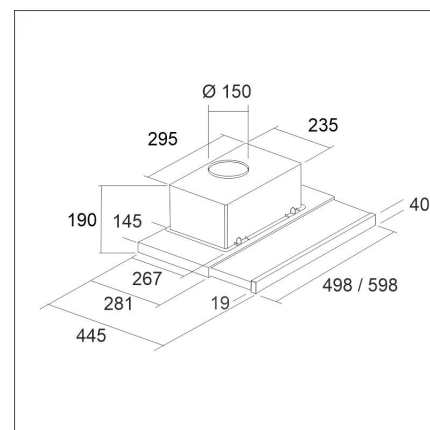

LAPETEK TREKK 50

50 cm built-in black/ss-rail

Product code 57047

Product description

A stylish LAPETEK TREKK cooker hood to be installed in the cabinet that only shows a stylish lid. LAPETEK TREKK can be installed as two suction systems: extraction or recycling using an active carbon filter (active carbon filter must be ordered separately). The appliance starts by pulling out the telescopic lid. Powerful lights come on at the on / off light switch and the position of the lid does not affect the on / off of the lights. An ecological washable Long Life active carbon filter is available as an additional accessory.

Technical information

- Ventilation system: Own motor
- Cooker hood width: 50 cm
- Cooker hood color: Black
- Electrical connection: Socket 10 A

Delivery content

- TREKK cooker hood
- no return valve
- cover strip for different cabinet depths
- TREKK frame
- FI/EN/SE instructions