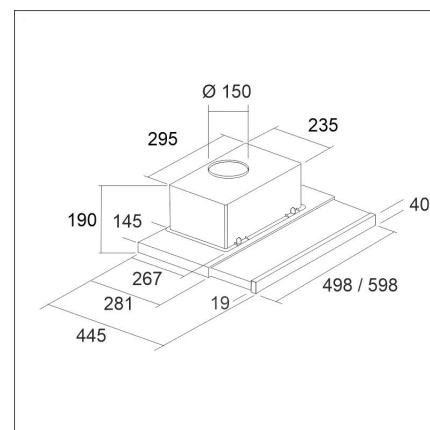

LAPETEK TREKK 50

50 cm built-in black/ss-rail

Product code 57047

Product description

A stylish LAPETEK TREKK cooker hood to be installed in the cabinet that only shows a stylish lid. LAPETEK TREKK can be installed as two suction systems: extraction or recycling using an active carbon filter (active carbon filter must be ordered separately). The appliance starts by pulling out the telescopic lid. Powerful lights come on at the on / off light switch and the position of the lid does not affect the on / off of the lights. An ecological washable Long Life active carbon filter is available as an additional accessory.

Technical information

- Ventilation system: Own motor
- Cooker hood width: 50 cm
- Cooker hood color: Black
- Electrical connection: Socket 10 A

Delivery content

- TREKK cooker hood
- no return valve
- cover strip for different cabinet depths
- TREKK frame
- FI/EN/SE instructions

Downloads

- Huolto- ja hoito-ohje
- Cooker hoods assembling instruction

Recommended accessories

Charcoal filter (incl. 2

[Read more >>](#)

Condens water

[Read more >>](#)

Differential pressure

[Read more >>](#)