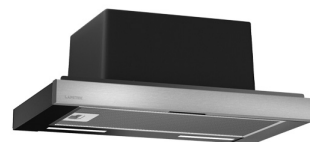

## LAPETEK TREKK 50

50 cm built-in black/ss-rail

#### Product description

A stylish LAPETEK TREKK cooker hood to be installed in the cabinet that only shows a stylish lid. LAPETEK TREKK can be installed as two suction systems: extraction or recycling using an active carbon filter (active carbon filter must be ordered separately). The appliance starts by pulling out the telescopic lid. Powerful lights come on at the on / off light switch and the position of the lid does not affect the on / off of the lights. An ecological washable Long Life active carbon filter is available as an additional accessory.