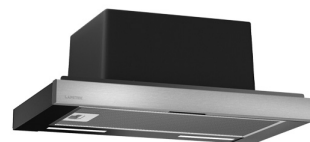

LAPETEK TREKK 50

50 cm built-in black/ss-rail

Product code 57047

Product description

A stylish LAPETEK TREKK cooker hood to be installed in the cabinet that only shows a stylish lid. LAPETEK TREKK can be installed as two suction systems: extraction or recycling using an active carbon filter (active carbon filter must be ordered separately). The appliance starts by pulling out the telescopic lid. Powerful lights come on at the on / off light switch and the position of the lid does not affect the on / off of the lights. An ecological washable Long Life active carbon filter is available as an additional accessory.

Technical information

- Ventilation system: Own motor
- Cooker hood width: 50 cm
- Cooker hood color: Black
- Electrical connection: Socket 10 A

Delivery content

- TREKK cooker hood
- no return valve
- cover strip for different cabinet depths
- TREKK frame
- FI/EN/SE instructions